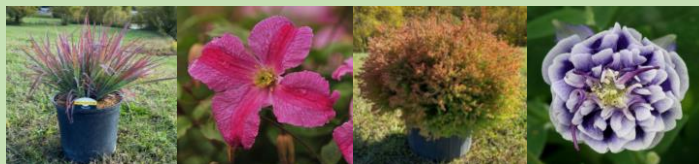

2023 Spring Order Forms

Order Now!

[Click here for Rose Order Form](#)

[Click here for Shrub-Perennial Order Form](#)

[Click here for more of this week's plant photos](#)